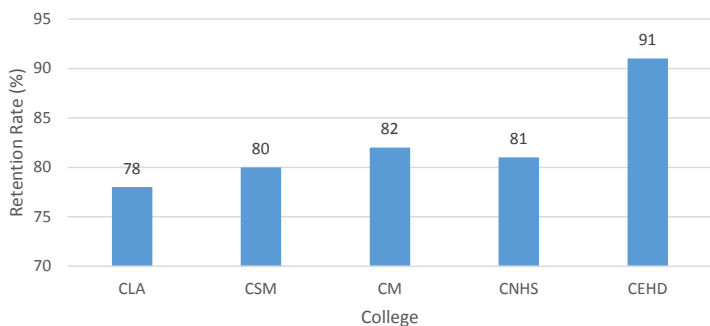

Retention and Graduation Rates

First-Time Full-Time (FTFT) Freshmen

RETENTION RATES

ONE-YEAR RETENTION

GRADUATION RATES

1-YEAR RETENTION BY GENDER

GRADUATION RATES BY GENDER

1-YEAR RETENTION BY RACE

4-YEAR GRAD RATES BY RACE

FALL 2015 RETENTION BY COLLEGE

GRADUATION RATES BY COLLEGE