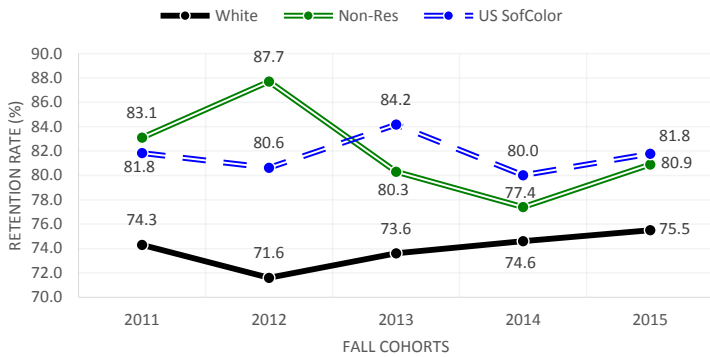

Retention and Graduation Rates

First-Time Full-Time (FTFT) Freshmen

RETENTION RATES

ONE-YEAR RETENTION

GRADUATION RATES

1-YEAR RETENTION BY GENDER

GRADUATION RATES BY GENDER

1-YEAR RETENTION BY RACE