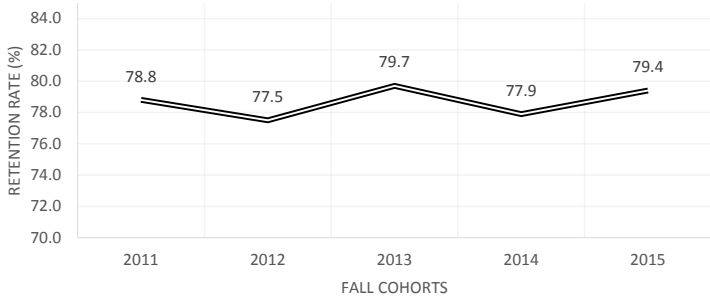

Retention and Graduation Rates

First-Time Full-Time (FTFT) Freshmen

RETENTION RATES

ONE-YEAR RETENTION

GRADUATION RATES

1-YEAR RETENTION BY GENDER

GRADUATION RATES BY GENDER

1-YEAR RETENTION BY RACE

4-YEAR GRAD RATES BY RACE

FALL 2015 RETENTION BY COLLEGE

GRADUATION RATES BY COLLEGE