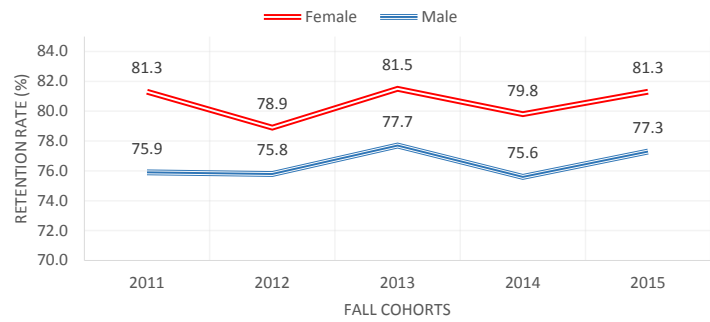

Retention and Graduation Rates

First-Time Full-Time (FTFT) Freshmen

RETENTION RATES

ONE-YEAR RETENTION

GRADUATION RATES

1-YEAR RETENTION BY GENDER

GRADUATION RATES BY GENDER

1-YEAR RETENTION BY RACE