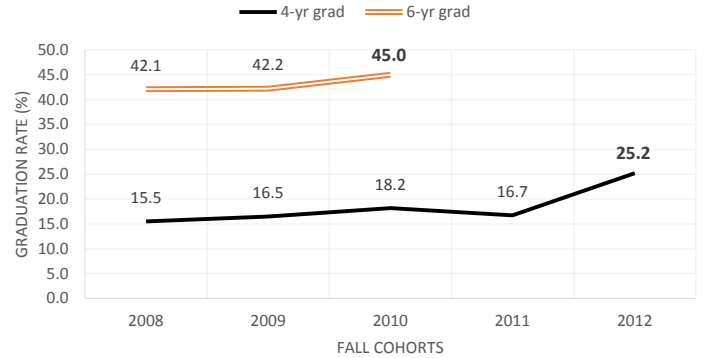

Retention and Graduation Rates

First-Time Full-Time (FTFT) Freshmen

RETENTION RATES

ONE-YEAR RETENTION

GRADUATION RATES

1-YEAR RETENTION BY GENDER

GRADUATION RATES BY GENDER

1-YEAR RETENTION BY RACE

4-YEAR GRAD RATES BY RACE

FALL 2015 RETENTION BY COLLEGE

GRADUATION RATES BY COLLEGE